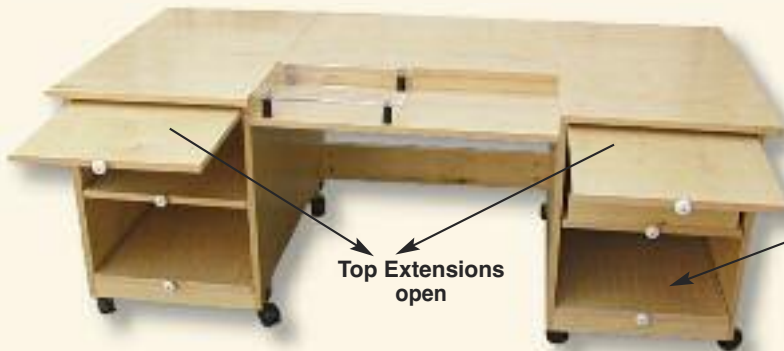

# The Inexpensive Cutting Table

Extensions closed.  
Table top: 72" wide x 36" deep.  
Real Maple wood veneer.

We will adjust the table height to fit you, see Ergonomics.

Sliding Tray option

Top Extensions open

With optional Light Box and 4 Shelves (Table shown open)

Table top: 70" wide x 40" deep.

We will adjust the table height to fit you, see Ergonomics.

Shelf Style Ironing Board (optional)

**IRONING BOARD & LIGHT BOX SOLD SEPARATELY**