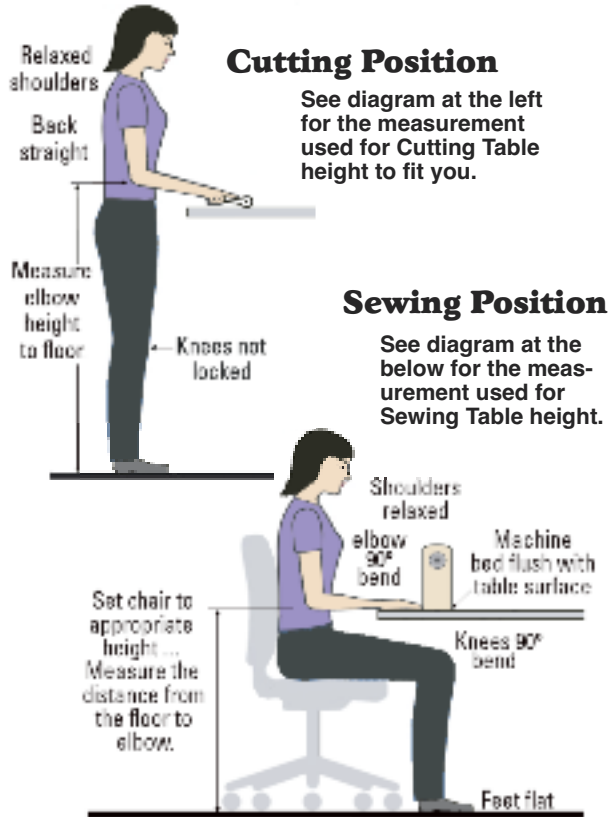

## Ergonomics: furniture heights are custom made for you

Scientific studies have shown that maintaining the correct posture during the day can aid in your comfort and help you avoid fatigue.

With just two easy measurements, your new sewing furniture can be made to fit your height.